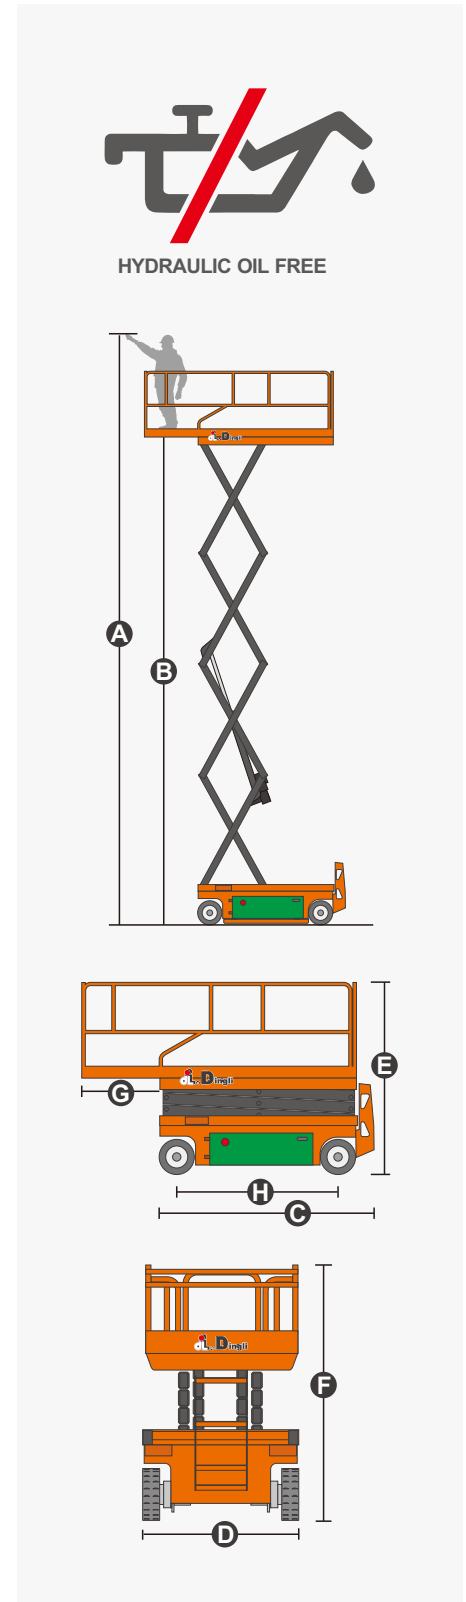

## SPECIFICATIONS

Size	Metric	British
Max. Working Height <b>A</b>	10.00m	32ft 10in
Max. Platform Height <b>B</b>	8.00m	26ft 3in
Overall Length(Without Outriggers) <b>C</b>	2.48m	8ft 2in
Overall Width <b>D</b>	1.15m	3ft 9in
Overall Height(Rails Up) <b>E</b>	2.36m	7ft 9in
Overall Height(Rails Down) <b>F</b>	1.83m	6ft
Platform Size(Length×Width)	2.27m×1.12m	7ft 5in×3ft 8in
Platform Extension Size <b>G</b>	0.90m	2ft 11in
Ground Clearance(Stowed/Raised)	0.10m/0.019m	4in/1in
Wheelbase <b>H</b>	1.87m	6ft 2in
Turning Radius(Inside/Outside)	0m/2.20m	0/7ft 3in
Tyres	φ381×127mm	φ381×127mm

Performance		
S.W.L	450kg	992lb
S.W.L On Extension	113kg	249lb
Max. Occupants	2	2
Gradeability	25%	25%
Travel Speed(Stowed)	5.0km/h	3.10mph
Travel Speed(Raised)	0.8km/h	0.50mph
Max. Working Slope	X-1.5°/Y-3°	X-1.5°/Y-3°
Up/Down Speed	36/36sec	36/36sec

Weight		
Overall Weight(Lead-acid Battery)	2890kg	6371lb
Overall Weight(Lithium Battery)	2800kg	6173lb

Power		
Battery(Lead-acid Battery)	4×6V/185Ah	4×6V/185Ah
Battery(Lithium Battery)	24V/180Ah	24V/180Ah
Charger	24V/30A	24V/30A
Driving Motor	2×24V/0.87kW	2×24V/0.87kW
Lifting Motor	24V/3.20kW	24V/3.20kW

### Standard Items

- Proportional Joystick Controls
- Self-Locking Gates
- One-Way Platform Extension Deck
- Drivable At Full Height
- Non-Marking Tyres
- Two-Wheel Drive
- Two-Wheel Steering
- Automatic Braking System
- Emergency Descent System
- Onboard Fault Diagnostic System
- Tilt Alarm
- Motion Alarm
- Horn
- Hour Meter
- Safety Arm For Troubleshooting
- Standard Transport Forklift Holes
- Charging Protection System
- Flashing LED Beacon
- Foldable Guard Rails
- Automatic Pothole Protection
- Drive Enable
- Charging Indicator
- Manual Brake Release
- Lanyard Attachment Point
- Tie-Down And Lifting Points
- Platform Load Sense System
- Emergency Stop Button